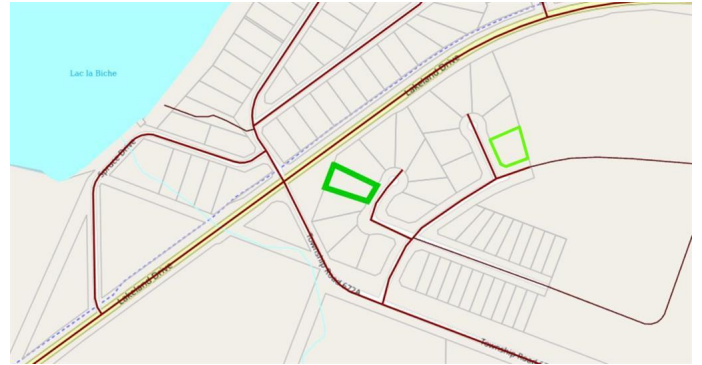

# \$120,000 - 117, 13348 672a Township, Lac La Biche

MLS® #A2215076

**\$120,000**

0 Bedroom, 0.00 Bathroom,  
Land on 0.50 Acres

Lac La Biche, Lac La Biche, Alberta

NOW SELLING!!!! Phase 1 of Churchill Gates. 1/2 acre and 1/4 acre serviced estate lots located only minutes from the town of Lac La Biche, across from Lac La Biche golf and country club. This architecturally controlled residential subdivision has a scenic view of the lake and is close to walking trails, boat launch, golfing and all the recreation that Lac La Biche has to offer.

## Community Information

Address	117, 13348 672a Township
Subdivision	Lac La Biche
City	Lac La Biche
County	Lac La Biche County
Province	Alberta
Postal Code	T0A 2C0